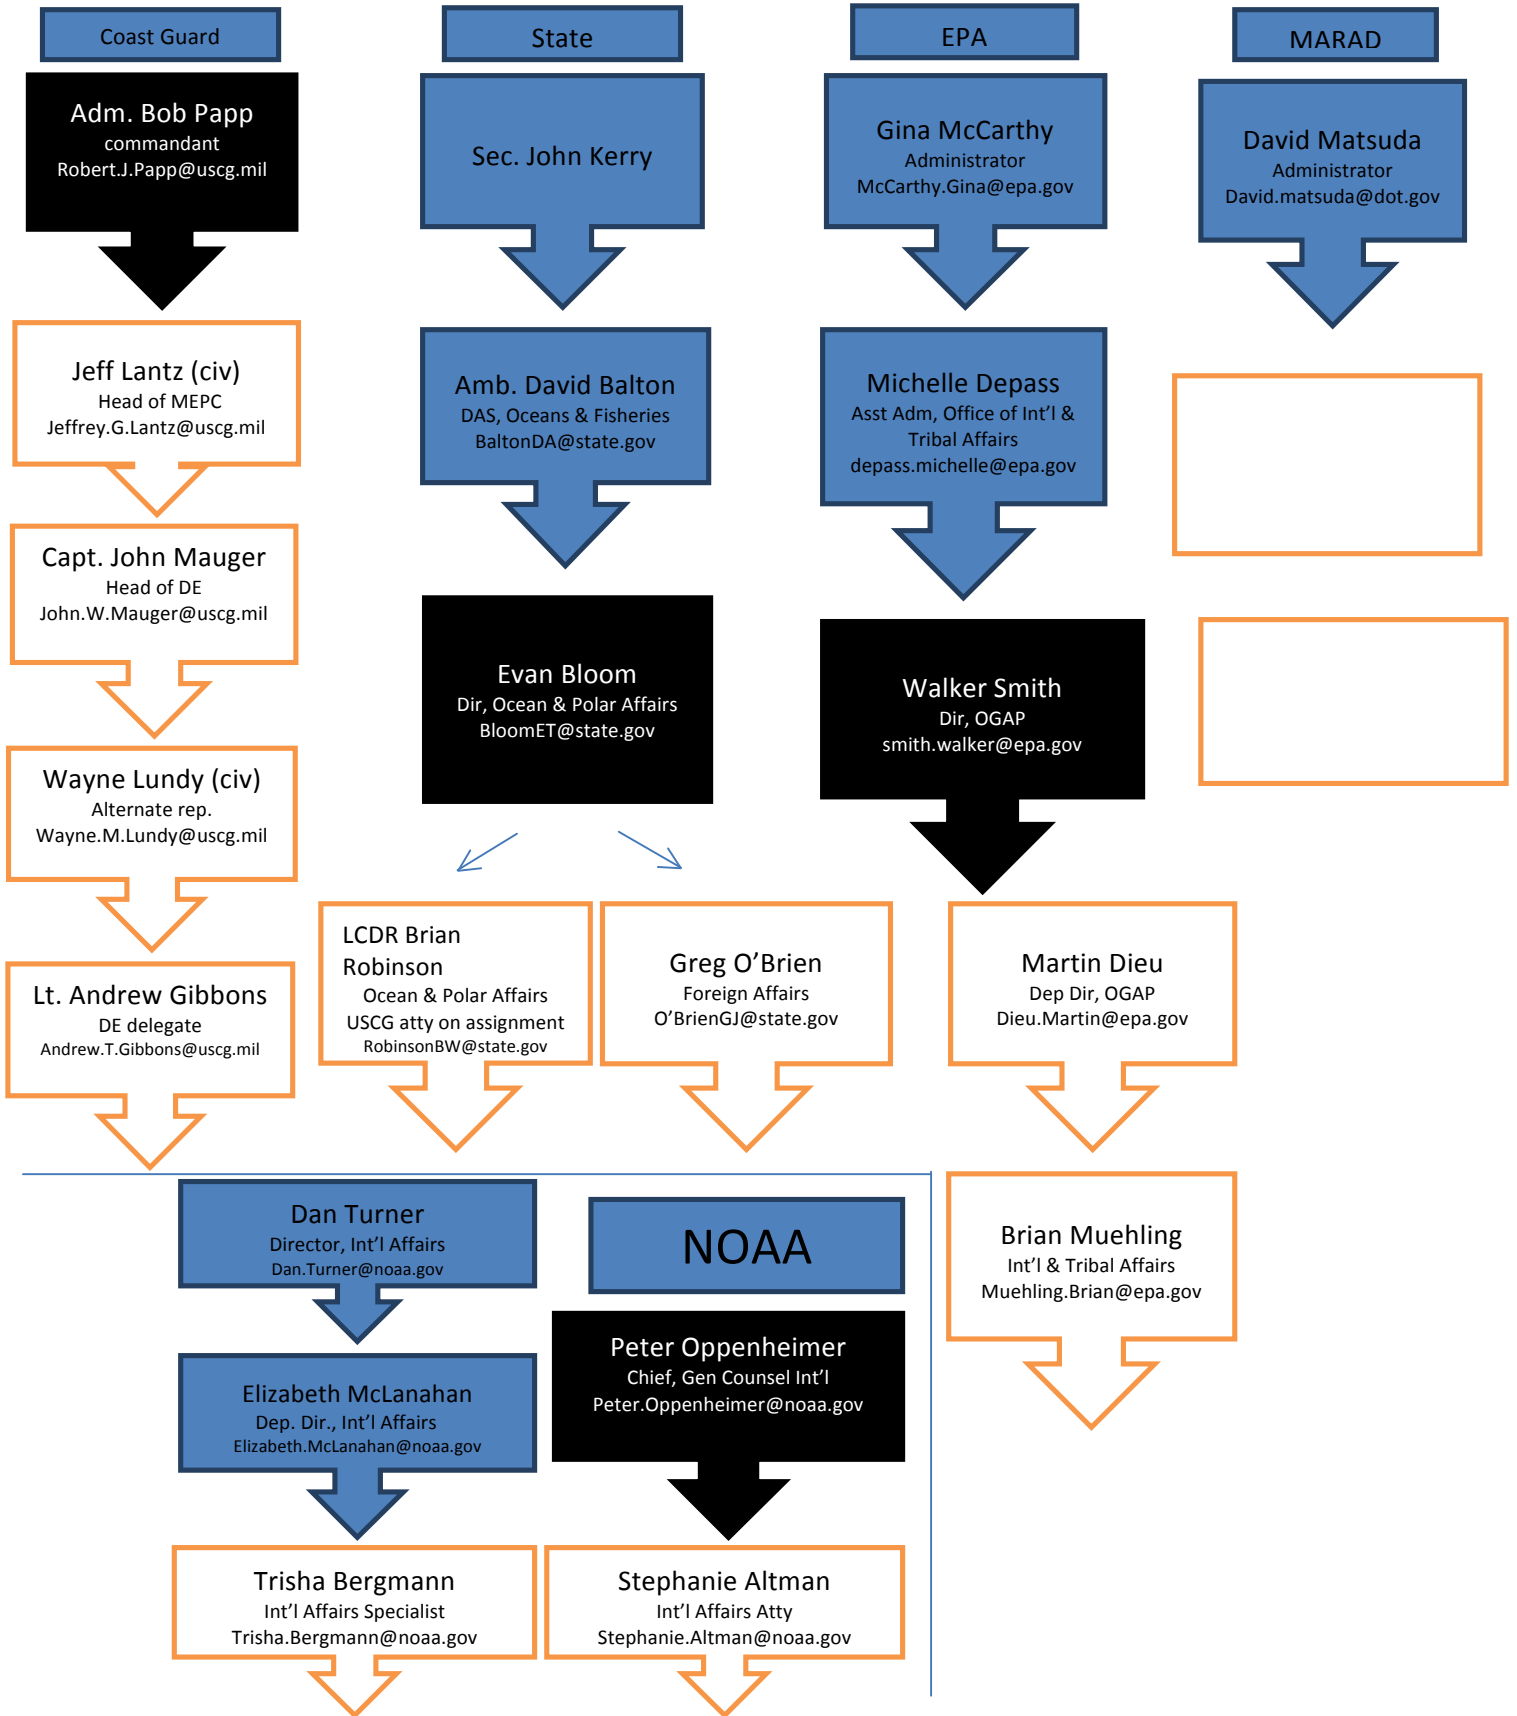

US participants at IMO's MEPC & DE (Coast Guard lead) *not 100% on hierarchy

**Key: White Box = Attends mtgs.
 Black Box = Attends infrequently
 Blue Box = Doesn't attend mtgs.**